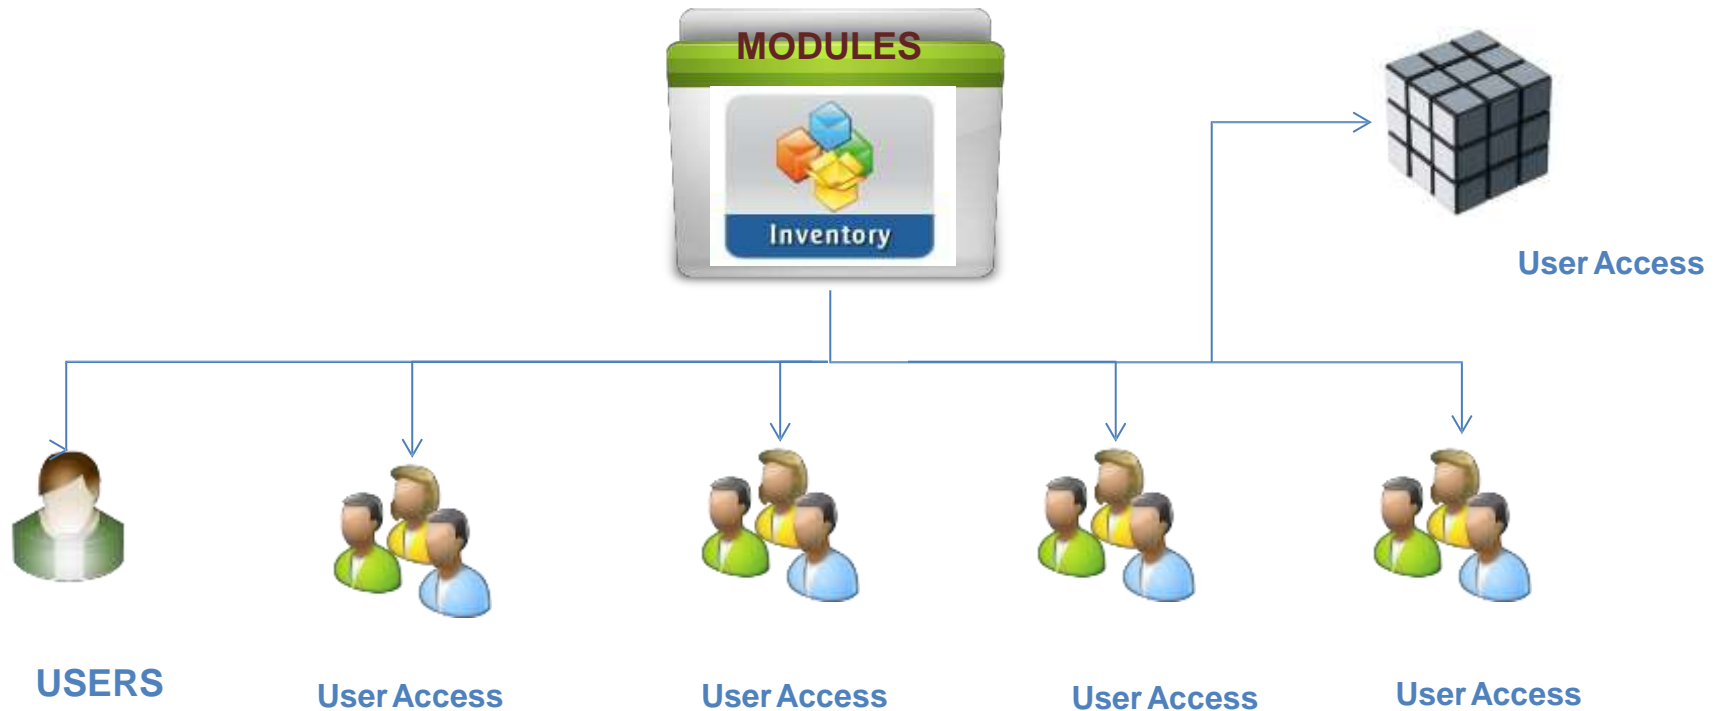

STUDENT DATA SHEET

This is an option for the Senior managers to view the full particulars of a student including full profile, examination performance, attendance records, conduct records and more...

FLASH NEWS

This feature is available to the senior managers to know the current events. This may include admission status, examination results, fees collected, fees outstanding, staff joined and more.

The information is displayed in a marquee that scrolls across the screen. A control panel is provided to upload the information to this feature. Some of the news options are predefined, which are fetched from the Database. Others are custom defined where user enters what is to be displayed.

ACCESS LOG

This provides details of system usage by various users. System captures information such as IP address , user ID and access time.

ACCESS SECURITY

This provides details of system usage by various users. System captures information such as IP address , user ID and access time.